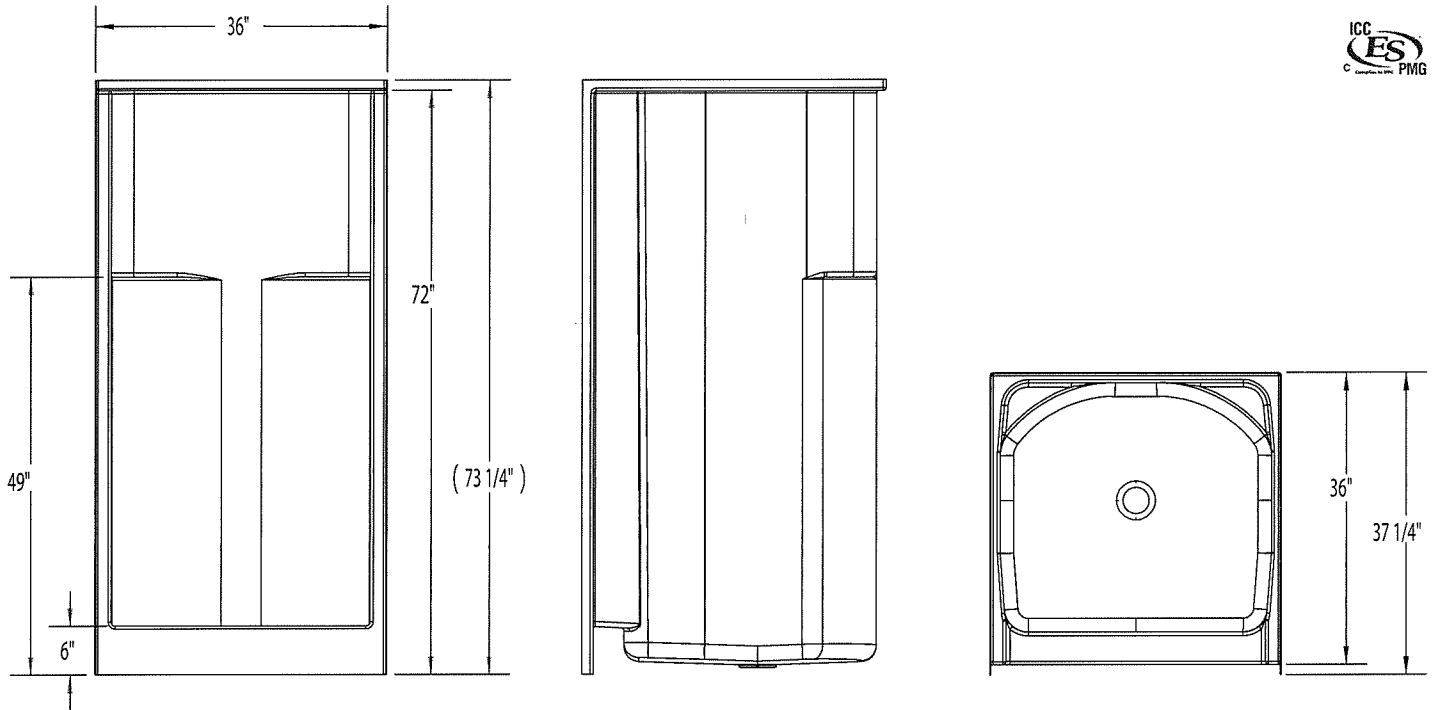

1363C

36 x 36 x 72 inches

FEATURES

lbs Dimensional Tolerance $\pm \frac{3}{16}$ ". Dimensions needed for site preparation should be measured from the unit. Aquatic assumes no responsibility for preparatory work.

Model #	Material	Wall Finish	Pieces	Drain	Seat	Net Wt.	Pkg. Wt.
Shower # 1363C	AcrylX™	Smooth	1	Center	-	93	98

DIMENSIONS

Specifications	inches
Width: Overall / Net	36
Depth: Overall / Net	37 1/4 / 36
Height: Overall / Net	73 1/4 / 72
Enclosure Opening	32
Skirt Height	6
Drain Rough-In (from Back Wall)	15 3/4
Drain Rough-In (from Side Wall)	18
Drain: Diameter / Clearance	3 1/4 / 3/4

FRAMING DIMENSIONS

Type	D Depth	W Width	H Height	A	B	C
Alcove	37 1/4	36 1/2	-	Box Out	18	15 3/4